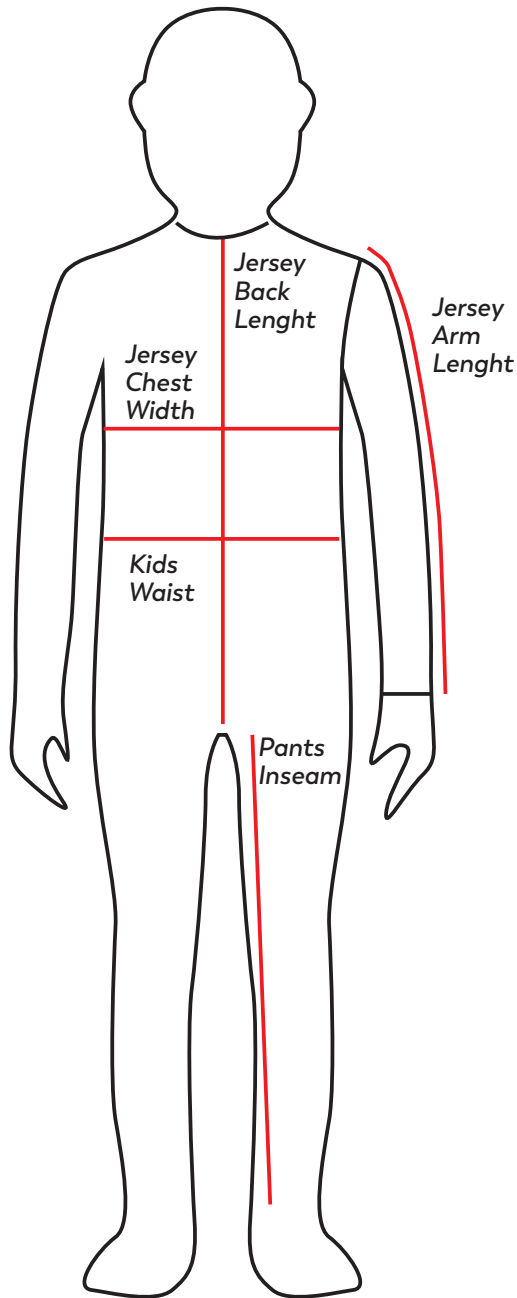

KIDS

Wicked Family's Kids Pants has a loop adjustable waist system for better fit on growing kids. *Please pay attention to where it's THE KIDS measurements we mention and where it is THE GARMENTS measurements.*

PANTS

Size	Age	Kids waist	Pants inseam	Kids height
Y22	6-7	22"-23"/55-59cm	21.5"/52cm	46"-49"/115-125cm
Y24	8-9	24"-25"/59-64cm	22.5"/56cm	49"-53"/125-135cm
Y26	9-11	26"-27"/64-69cm	23.5"/60cm	53"-59"/135-150cm
Y28	11-13	28"-29"/69-73cm	24.5"/64cm	59"-64"/150-165cm

JERSEY

Size	Age	Jersey chest	Jersey back lengt	Jersey arm lengt
YS	6-8	16"/41cm	24.5"/62cm	20.5"/52cm
YM	8-10	17.5"/44cm	26"/66cm	21.5"/55cm
YL	10-13	19"/47cm	27"/69cm	23"/58cm